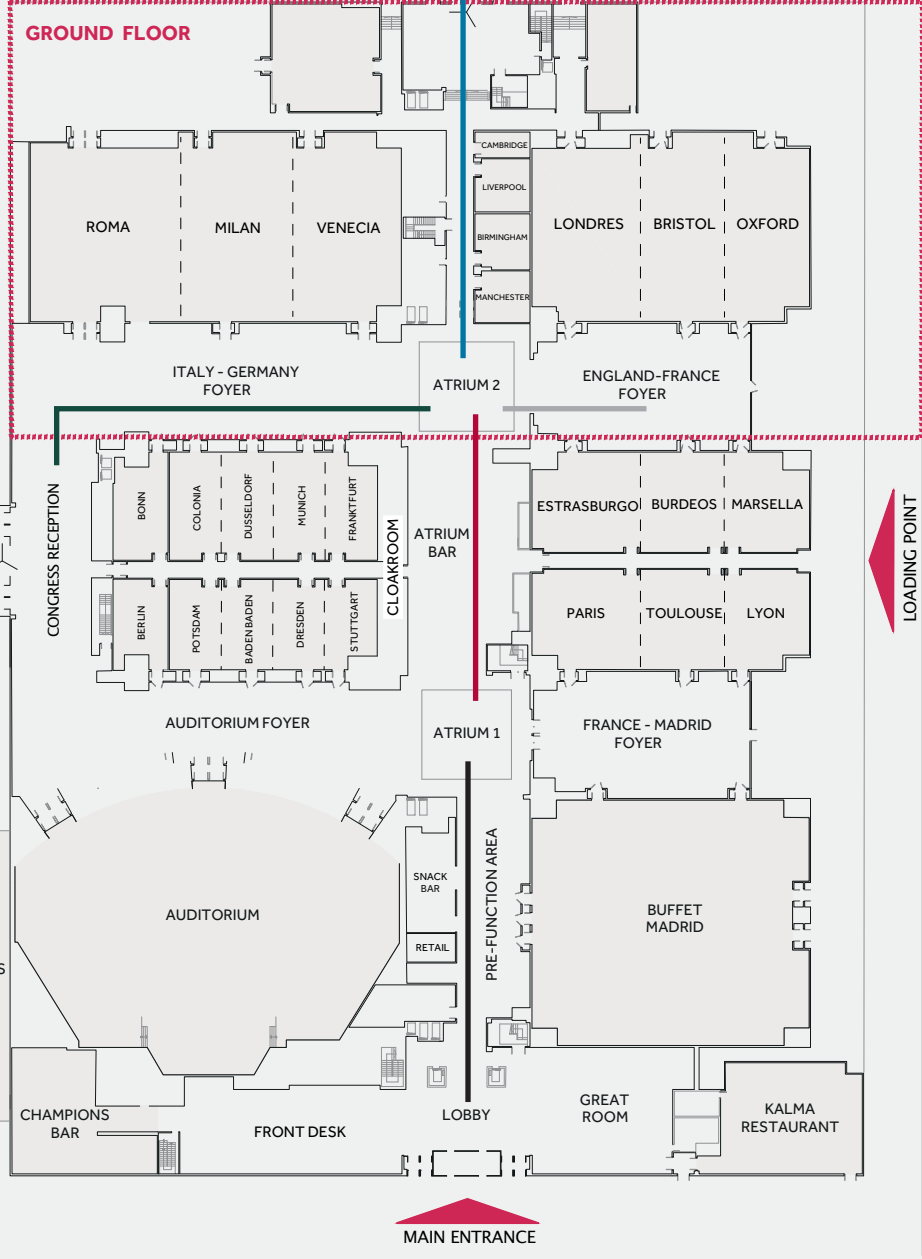

GROUP ENTRANCE

INGENIERO TORRES QUEVEDO STREET

CONGRESS ENTRANCE

LOADING POINT

MAIN ENTRANCE

ARAGON AVENUE

WALKING DISTANCE

- Lobby to Atrium 1: 30 seconds.
- Atrium 1 to Atrium 2: 30 seconds.
- Atrium 2 to Congress Reception: 30 seconds.
- Atrium 2 to England-France Foyer: 12 seconds.
- Atrium 2 to Group Entrance: 30 seconds.