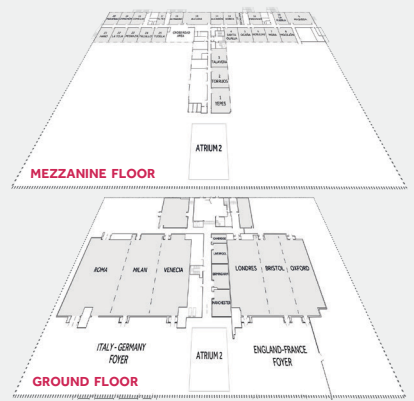

GROUP ENTRANCE

INGENIERO TORRES QUEVEDO STREET

CONGRESS ENTRANCE

LOADING POINT

MAIN ENTRANCE

ARAGON AVENUE

WALKING DISTANCE

- Lobby to Atrium 1: 30 seconds.
- Atrium 1 to Atrium 2: 30 seconds.
- Atrium 2 to Congress Reception: 30 seconds.
- Atrium 2 to England-France Foyer: 12 seconds.
- Atrium 2 to Group Entrance: 30 seconds.