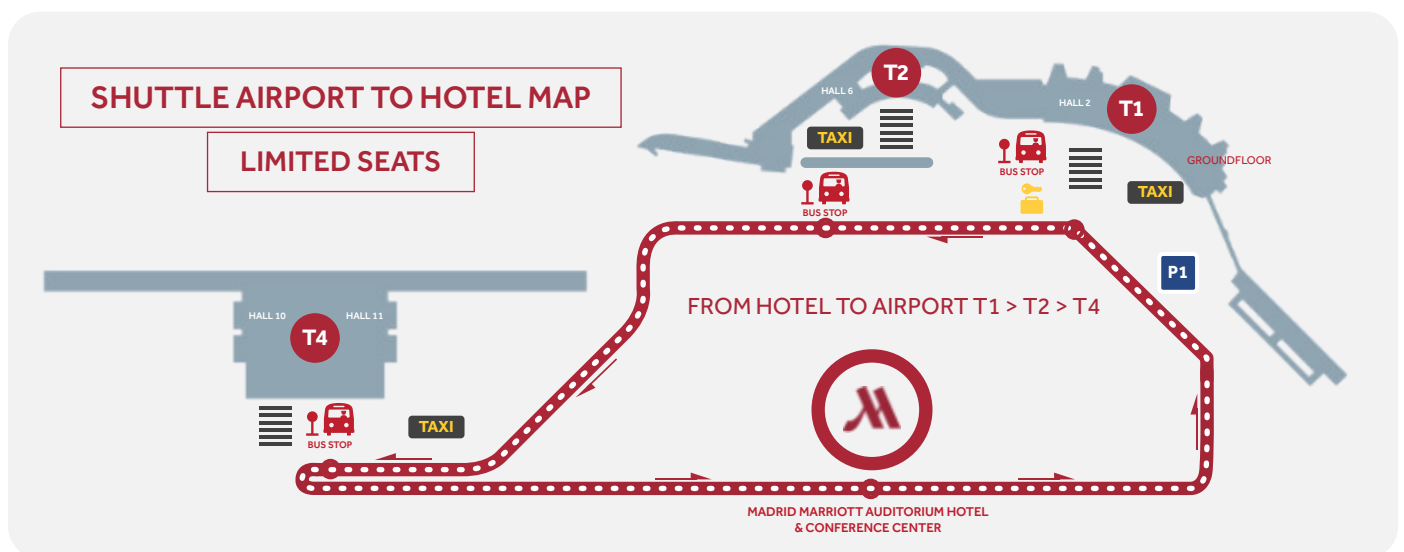

MADRID MARRIOTT AUDITORIUM HOTEL & CONFERENCE CENTER
AVENIDA DE ARAGÓN 400, 28022, MADRID

MEMBER OF MARRIOTT BONVOY™