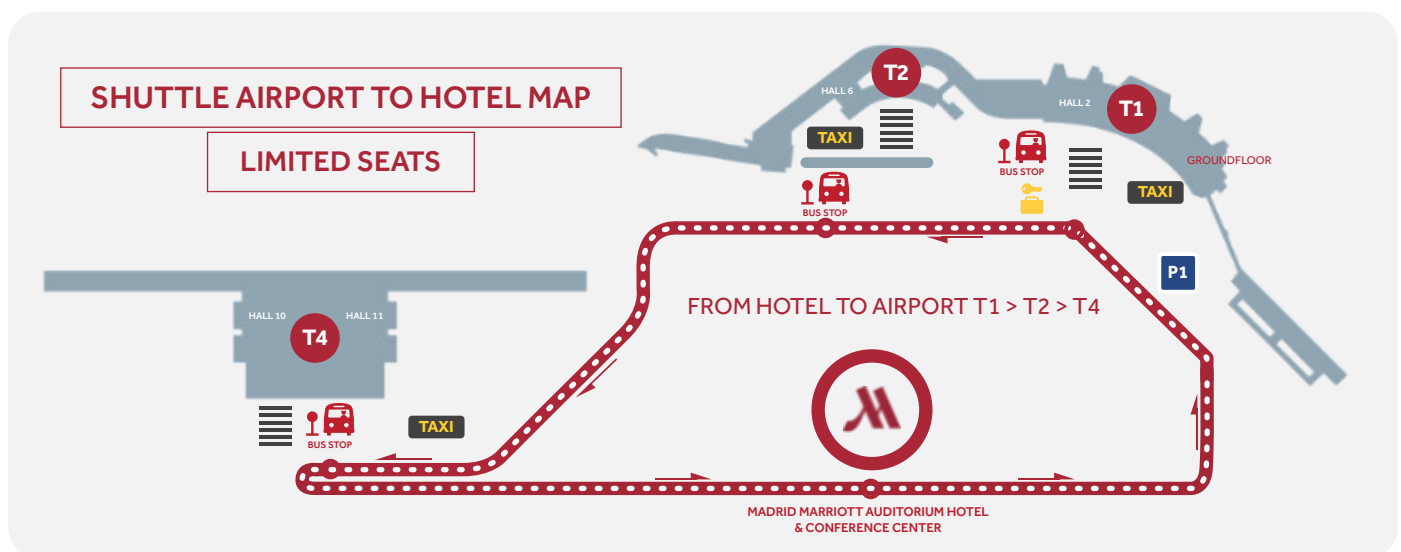

PICK UP AT HOTEL MAIN ENTRANCE

FROM TERMINAL 1 TO HOTEL

7:45	9:15	10:15	11:15	11:45	12:15	13:15
13:45	14:15	14:45	15:45	16:15	16:45	17:15
18:15	18:30	19:15	20:00	21:00	21:30	22:00
22:30	23:30	00:00	00:45	1:30	2:15	

PICK UP AT ARRIVALS GATE. HOTEL BUS STOP IN FRONT OF LOUNGE 2.

FROM TERMINAL 2 TO HOTEL

7:40	9:10	10:10	11:10	11:40	12:10	13:10
13:40	14:10	14:40	15:40	16:10	16:40	17:10
18:10	18:25	19:10	19:55	20:55	21:25	21:55
22:25	23:25	23:55	00:40	1:25	2:10	

PICK UP AT ARRIVALS GATE. HOTEL BUS STOP IN FRONT OF TAXI FIRST LINE.

FROM TERMINAL 4 TO HOTEL

7:30	7:45	9:00	10:00	11:00	11:30	12:00
13:00	13:30	14:00	14:30	15:30	16:00	16:30
17:00	18:00	18:15	19:00	19:45	20:45	21:15
21:45	22:15	23:15	23:45	00:30	1:15	2:00

PICK UP AT ARRIVALS GATE. GROUND FLOOR (0) NEXT TO BUS DOCK 1.

TIMES ARE APPROXIMATED. THEY CAN BE CHANGED BY EXTERNAL REASONS / LIMITED SEATS

MADRID MARRIOTT AUDITORIUM HOTEL & CONFERENCE CENTER
AVENIDA DE ARAGÓN 400, 28022, MADRID